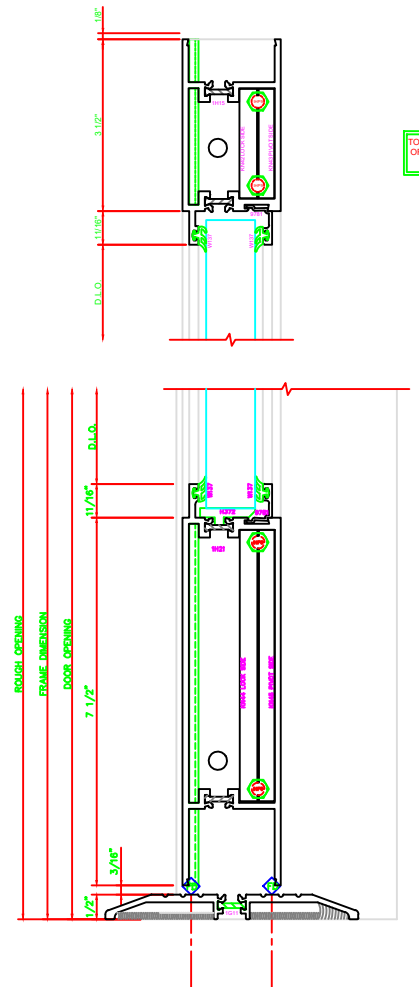

100 TOP RAIL
S/A D302

200 BOTTOM RAIL
S/A D302