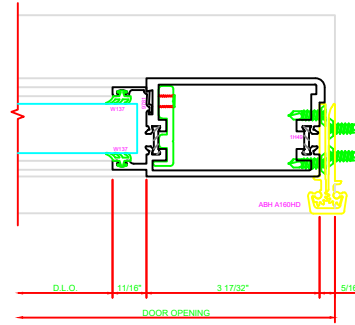

100 TOP RAIL
S/A D302

200 BOTTOM RAIL
S/A D302