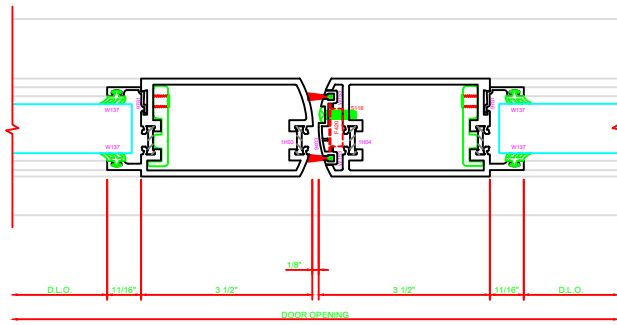

401 MEETING STILES
D302

318 STILE
S/A D302 FOR EFCO STANDARD ABH A160HD CONTINUOUS HINGE